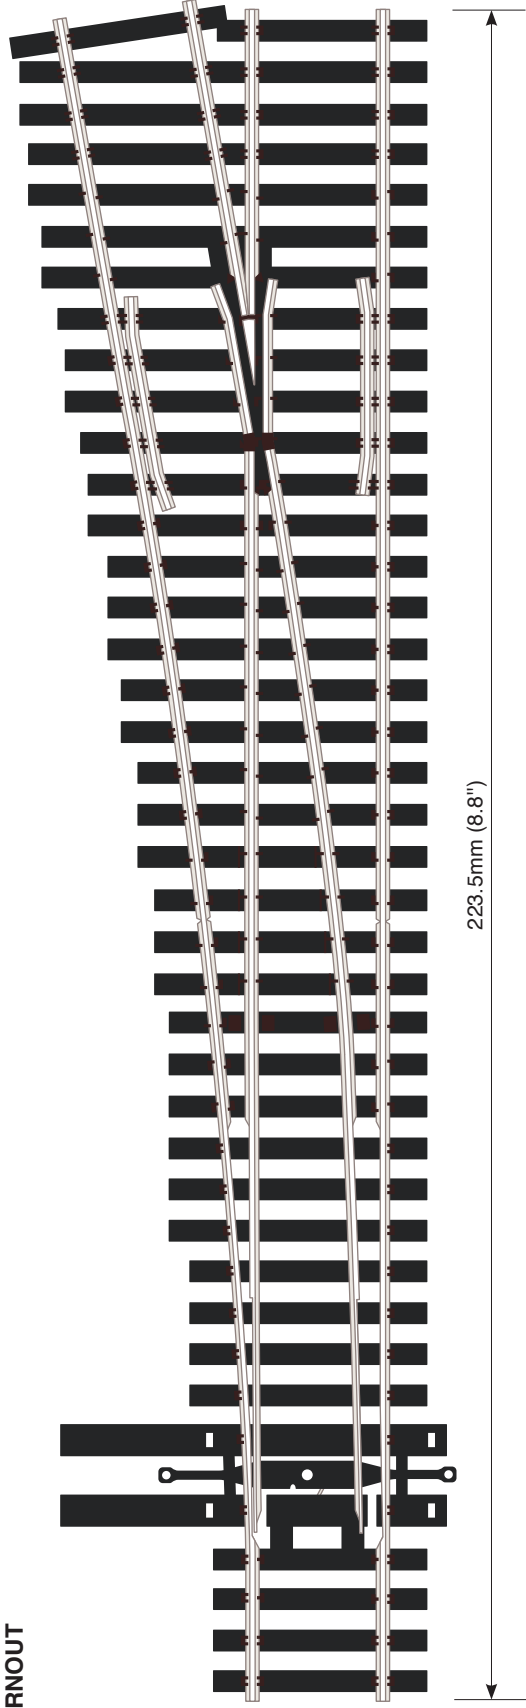

CODE 70 TURNOUTS AND CROSSINGS PLANS

#6 LEFT HAND TURNOUT

Code 70

SL-U7062 Unifrog

#6 RIGHT HAND TURNOUT

Code 70

SL-U7061 Unifrog

Use this scale bar to check that your printer is printing at 100%

These plans are produced by the manufacturers and may be reproduced by modellers for the purpose of layout building. Commercial copying or reproduction prohibited.

© PRITCHARD PATENT PRODUCT CO. LTD, BEER, DEVON EX12 3NA ENGLAND