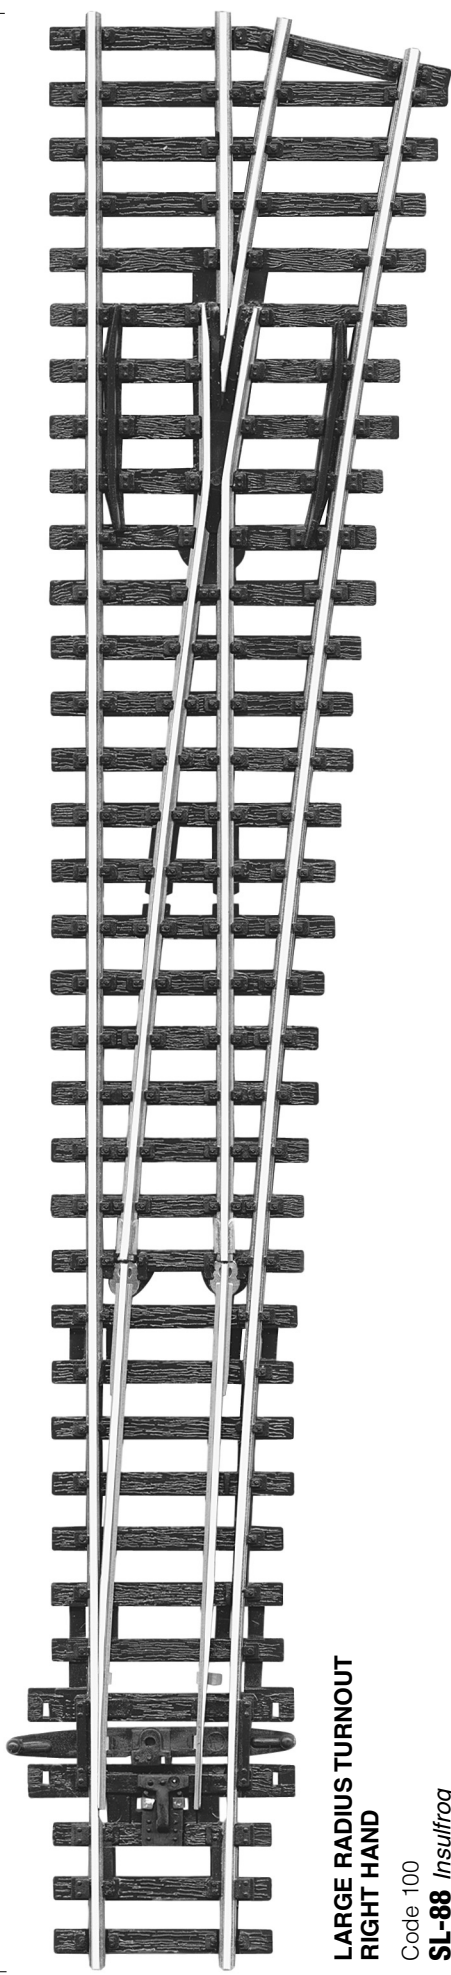

### LARGE RADIUS TURNOUT LEFT HAND

Code 100  
**SL-89** *Insulfrog*  
**SL-E89** *Electrofrog*

259 mm (10.20")

### LARGE RADIUS TURNOUT RIGHT HAND

Code 100  
**SL-88** *Insulfrog*  
**SL-E88** *Electrofrog*

These plans are produced by the manufacturers and may be reproduced by modellers for the purpose of layout building. Commercial copying or reproduction prohibited.

Use this scale bar to check that your printer is printing at 100%