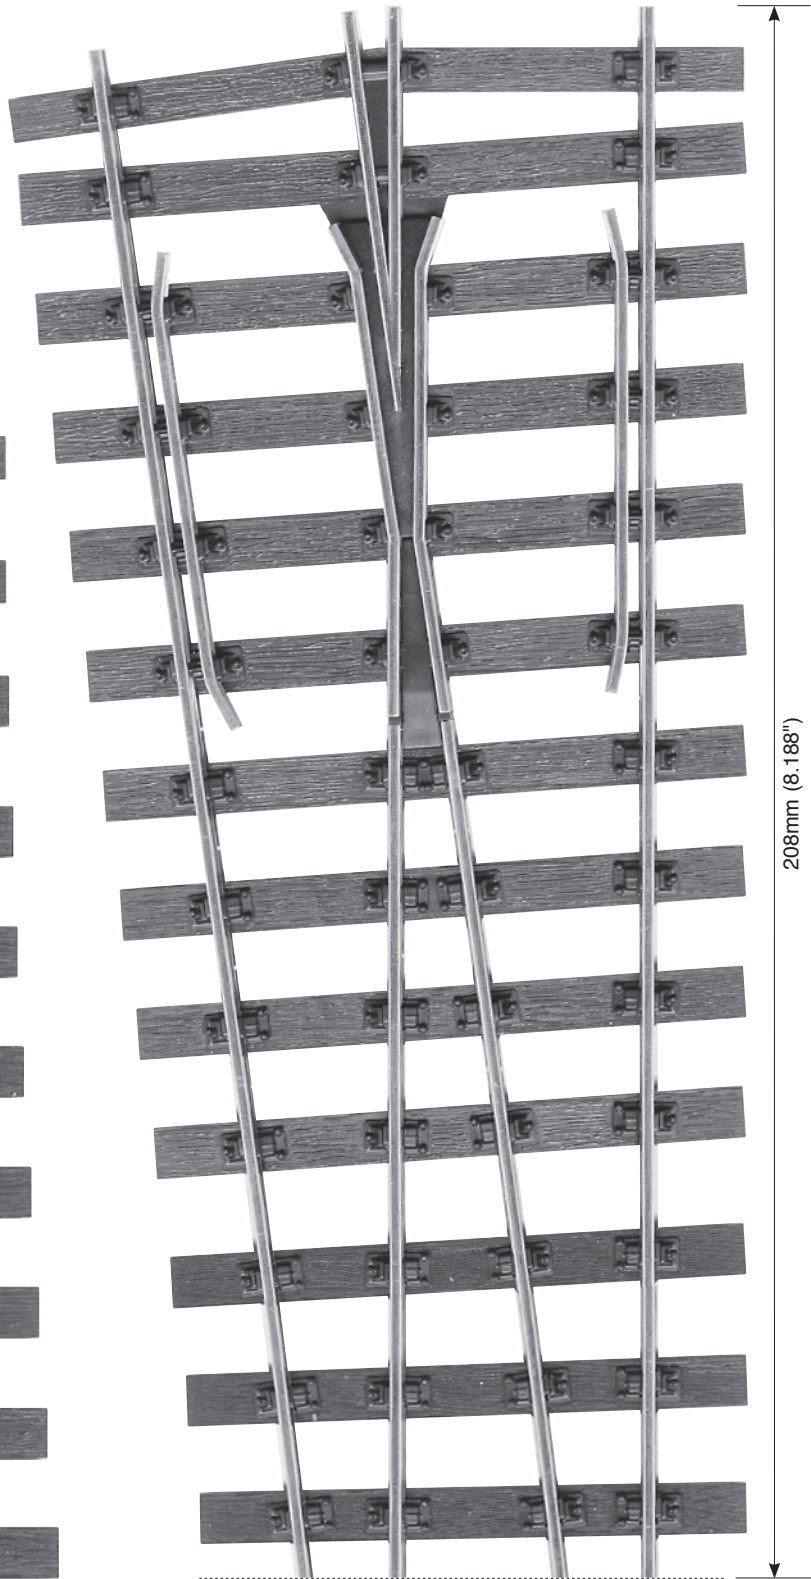

MEDIUM RADIUS TURNOUT LEFT HAND

Code 124
SL-E792BH *Electrofrog*

Join here

Total Length: 416mm (16.377")

Join here

Use this scale bar to check that
your printer is printing at 100%

These plans are produced by the manufacturers and may be reproduced by modellers for the purpose of layout building. Commercial copying or reproduction prohibited.