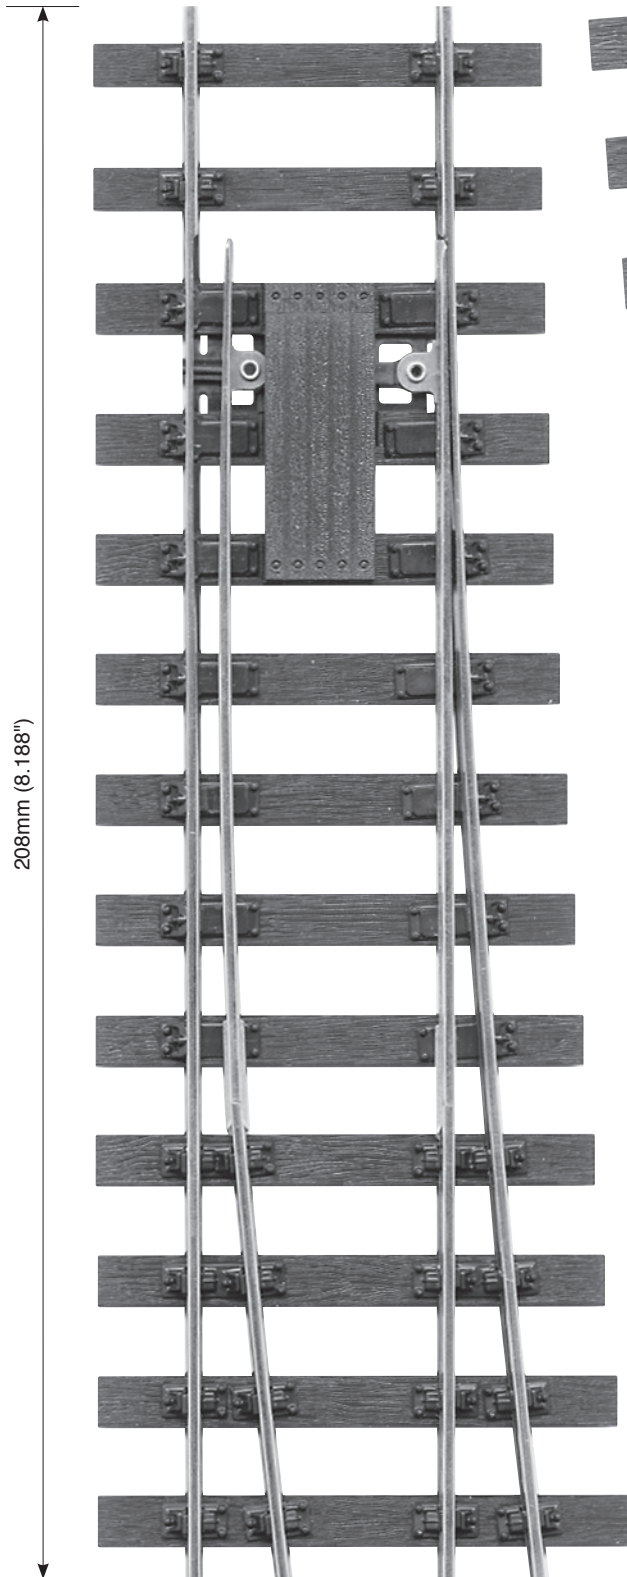

MEDIUM RADIUS TURNOUT LEFT HAND

Code 124
SL-E792BH *Electrofrog*

Join here

Total Length: 416mm (16.377")

Join here

Use this scale bar to check that
your printer is printing at 100%

These plans are produced by the manufacturers and may be reproduced by modellers for the purpose of layout building. Commercial copying or reproduction prohibited.