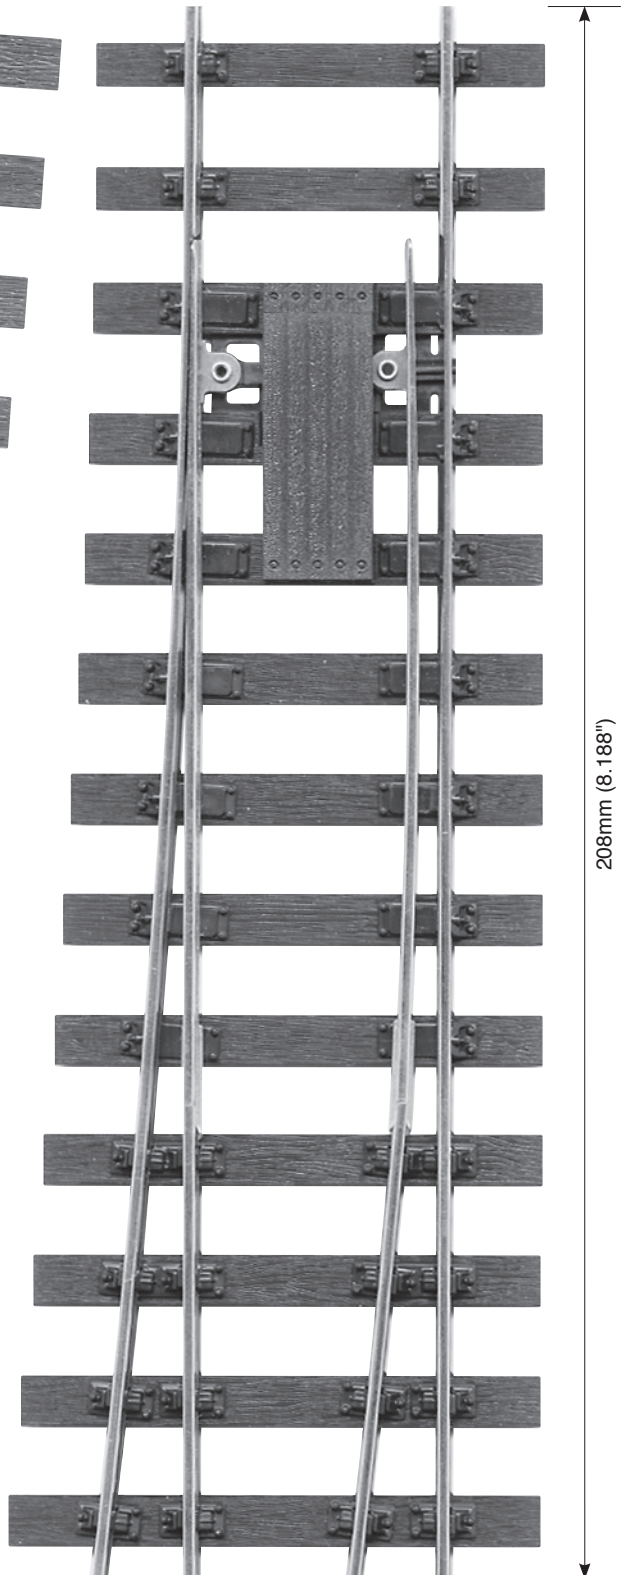

MEDIUM RADIUS TURNOUT RIGHT HAND

Code 124

SL-E791BH *Electrofrog*

Use this scale bar to check that
your printer is printing at 100%

Total Length: 416mm (16.377")

These plans are produced by the manufacturers and may be reproduced by modellers for the purpose of layout building. Commercial copying or reproduction prohibited.